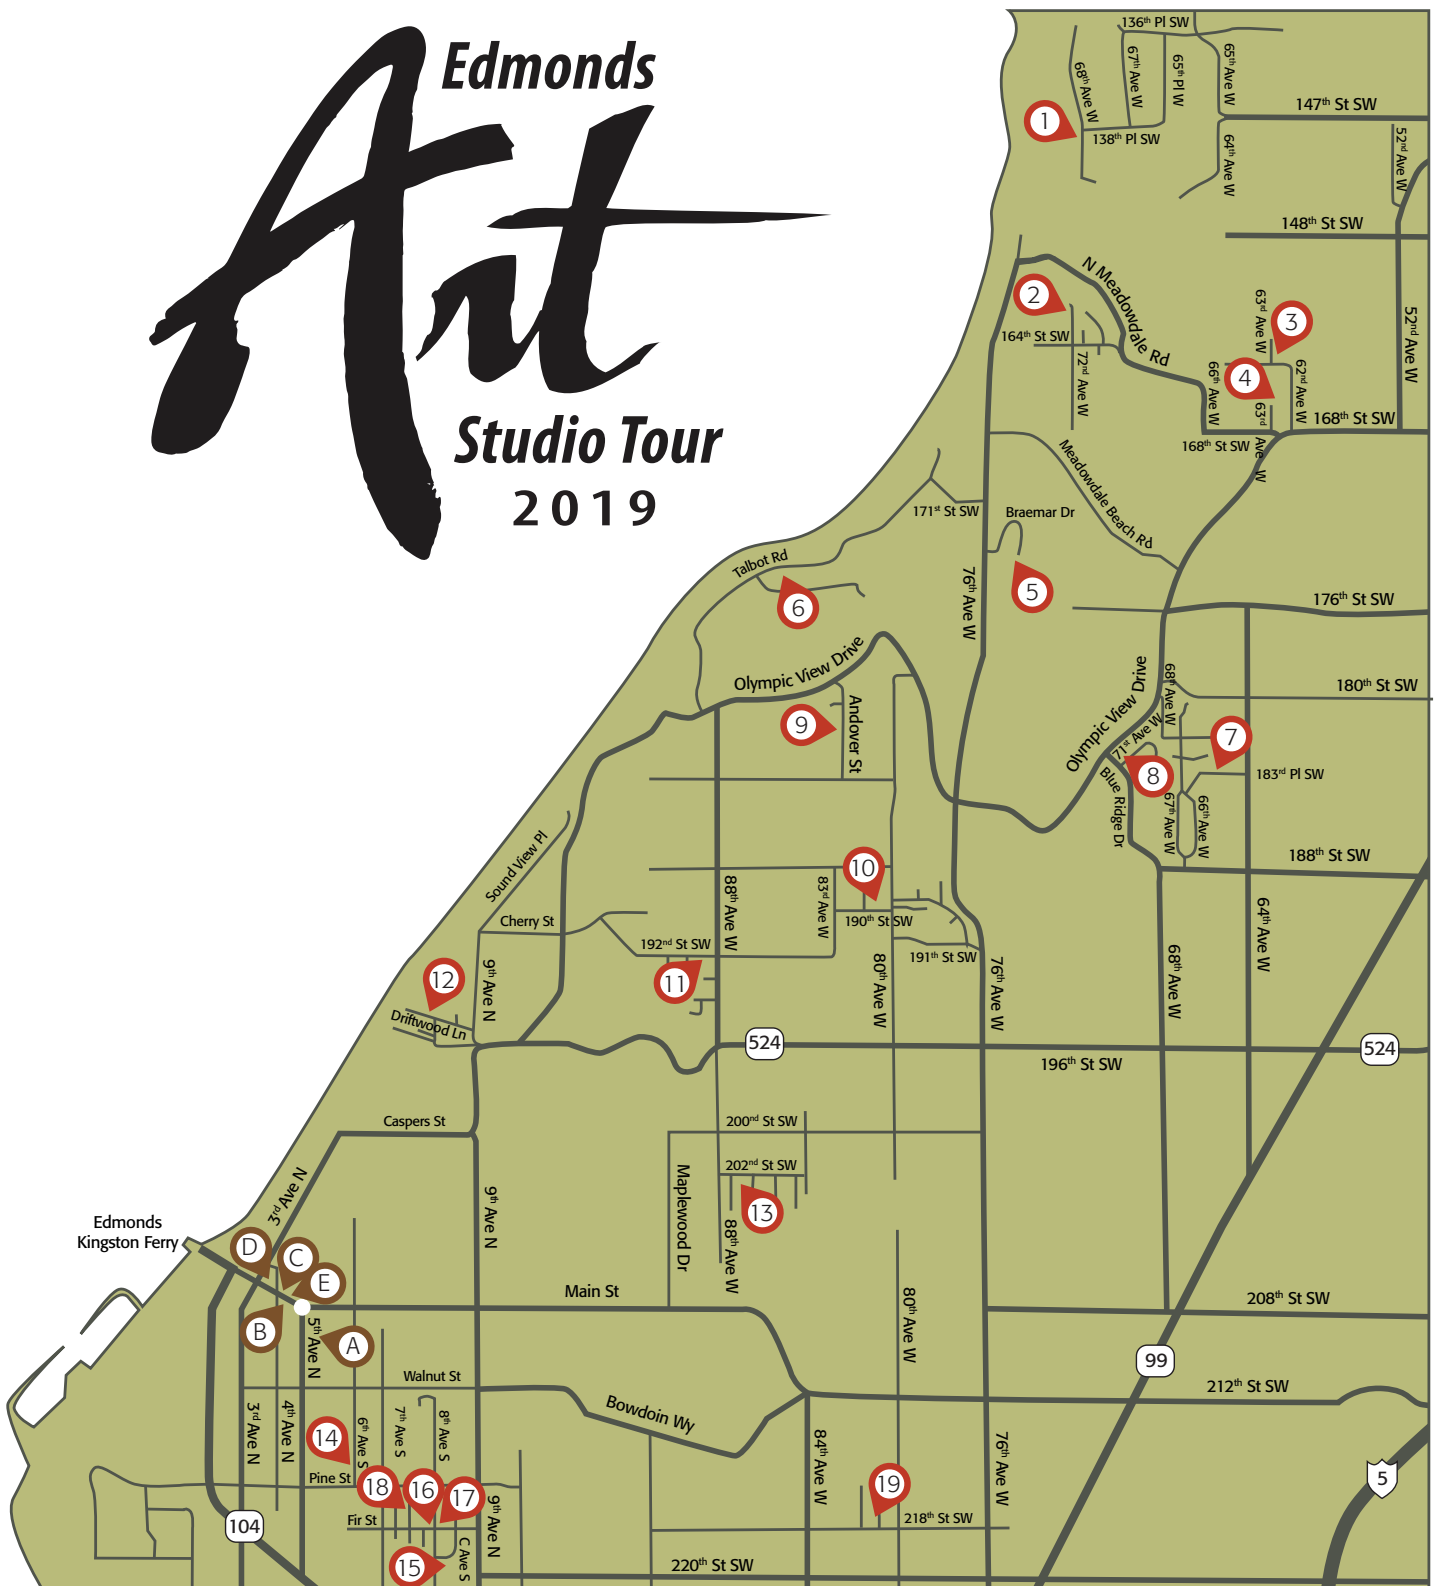

Edmonds Art Studio Tour 2019

STUDIOS

- 1 JLS GLASS STUDIO 13812 68th Ave W, Edmonds
- 2 PISCES STUDIO 16122 72nd Ave W, Edmonds
- 3 KATHLEEN MOORE STUDIO 16429 63rd Ave W, Lynnwood
- 4 CHILDS POTTERY STUDIO 16611 63rd Ave W, Lynnwood
- 5 LHM GLASS DESIGN 7400 Braemar Drive, Edmonds
- 6 DAVID MARTY STUDIO 8508 Talbot Road, Edmonds
- 7 LYNN HANSON STUDIO 6513 183rd PI SW, Lynnwood
- 8 BLACK DOG STUDIO 18224 71st Ave W, Lynnwood
- 9 TINA MAROHN STUDIO 18120 Andover St. Edmonds
- 10 NOTSODULL! WOOD TURNING 8005 190th St SW, Edmonds
- 11 WHITNEY BUCKINGHAM-BEECHIE 8840 192nd St SW, Edmonds
- 12 VARNAU STUDIO 725 Driftwood Lane, Edmonds
- 13 MONA T. SMILEY-FAIRBANKS STUDIO 8622 202nd St SW, Edmonds
- 14 ECCLESHALL STUDIO 904 6th Ave. S, Edmonds
- 15 EARTH ART 1153 C. Ave S, Edmonds
- 16 JOYFUL ART STUDIO 745 Fir Street, Edmonds
- 17 DARLENE LUCAS STUDIO 809 Fir St, Edmonds
- 18 JENNIE DE MELLO E. SOUZA STUDIO 1030 B Ave S, Edmonds
- 19 DEADART STUDIO 8027 218th St SW, Edmonds

GALLERIES & MUSEUMS

- A Cole Gallery 107 5th Ave South
- B ARTspot 408 Main Street
- C Gallery North 401 Main Street
- D Randall J. Hodges Gallery 317 Main Street
- E Driftwood Modern 403 1/2 Main Street